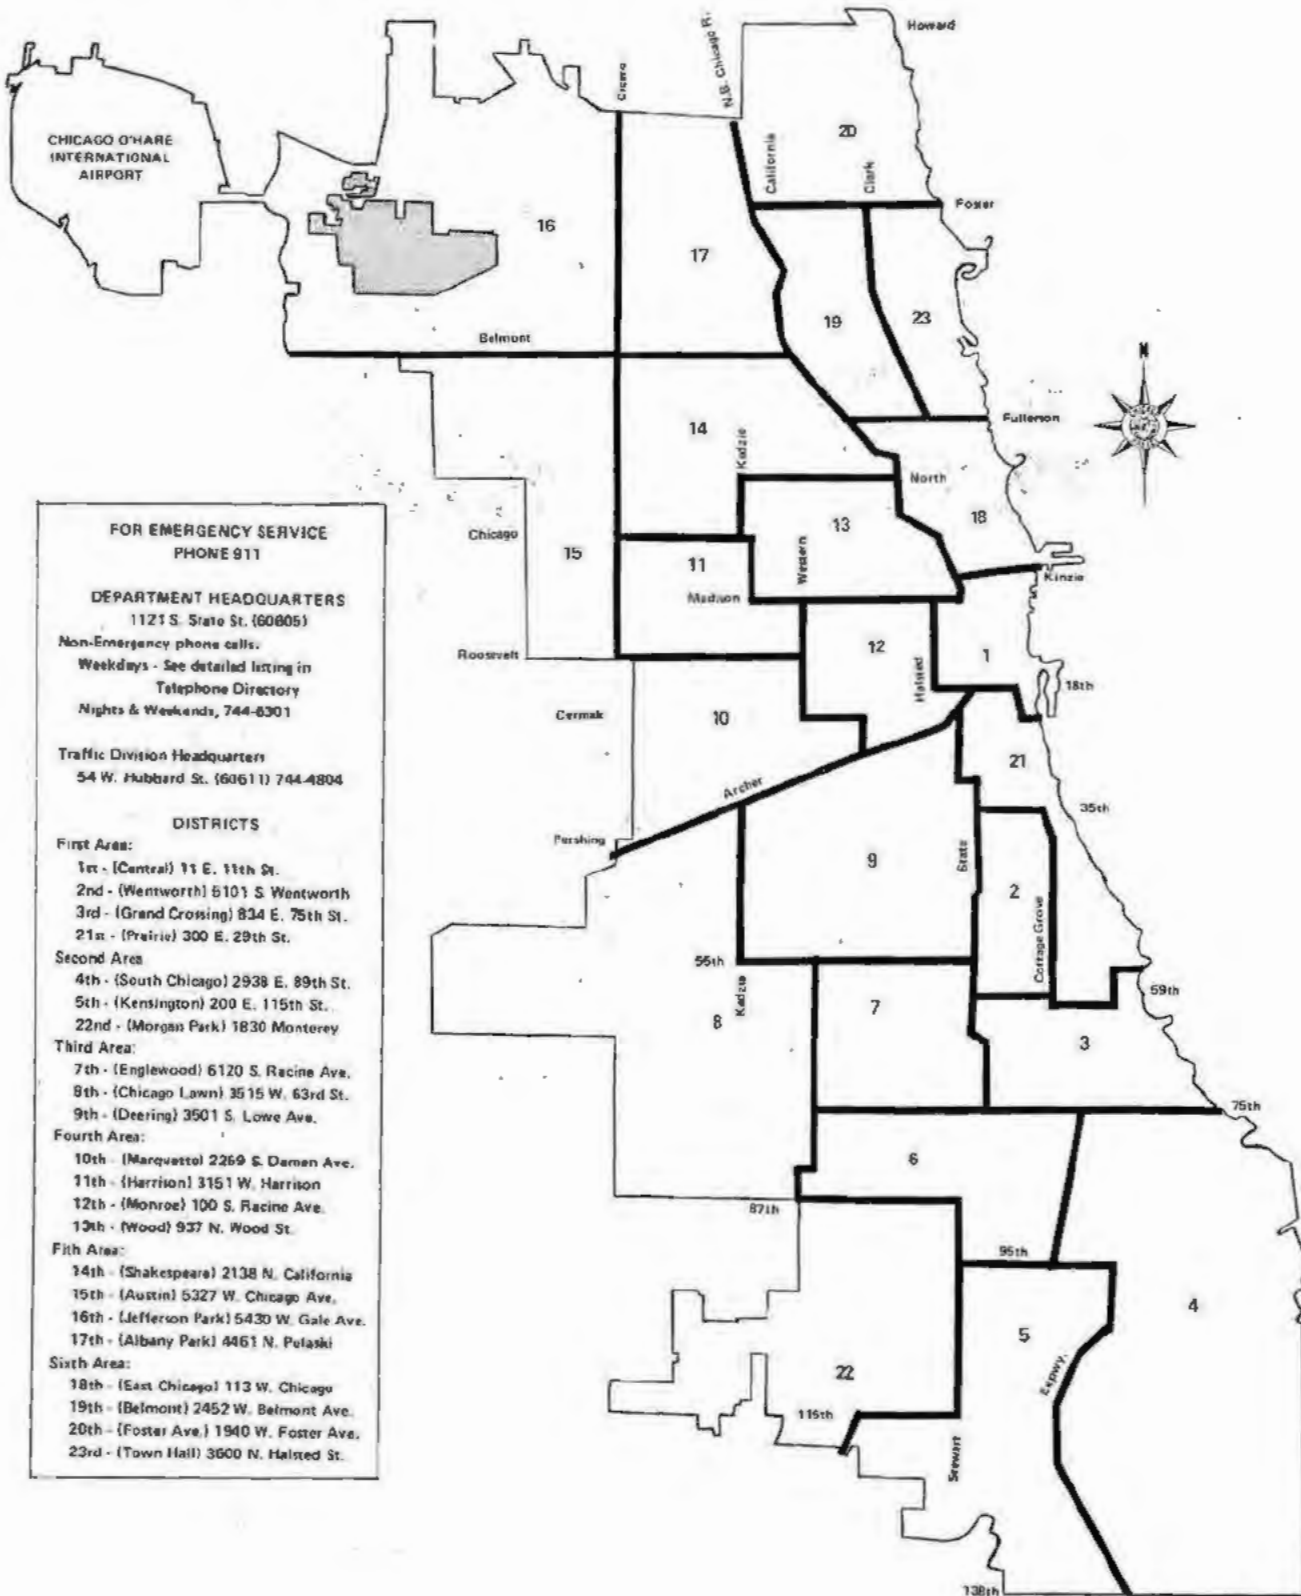

CITY-WIDE DISTRICT MAP

**FOR EMERGENCY SERVICE
PHONE 911**

DEPARTMENT HEADQUARTERS
1121 S. State St. (60805)

Non-Emergency phone calls:
Weekdays - See detailed listing in
Telephone Directory
Nights & Weekends, 744-6301

Traffic Division Headquarters
54 W. Hubbard St. (60611) 744-4804

DISTRICTS

First Area:
1st - (Central) 11 E. 11th St.
2nd - (Wentworth) 6101 S. Wentworth
3rd - (Grand Crossing) 834 E. 75th St.
21st - (Prairie) 300 E. 29th St.

Second Area:
4th - (South Chicago) 2938 E. 89th St.
5th - (Kensington) 200 E. 115th St.
22nd - (Morgan Park) 1830 Monterey

Third Area:
7th - (Englewood) 6120 S. Racine Ave.
8th - (Chicago Lawn) 3515 W. 63rd St.
9th - (Deering) 3501 S. Lowe Ave.

Fourth Area:
10th - (Marquette) 2269 S. Damen Ave.
11th - (Harrison) 3151 W. Harrison
12th - (Monroe) 100 S. Racine Ave.
13th - (Wood) 937 N. Wood St.

Fifth Area:
14th - (Shakespeare) 2138 N. California
15th - (Austin) 5327 W. Chicago Ave.
16th - (Jefferson Park) 5430 W. Gale Ave.
17th - (Albany Park) 4461 N. Paulina

Sixth Area:
18th - (East Chicago) 113 W. Chicago
19th - (Belmont) 2452 W. Belmont Ave.
20th - (Foster Ave.) 1940 W. Foster Ave.
23rd - (Town Hall) 3600 N. Halsted St.