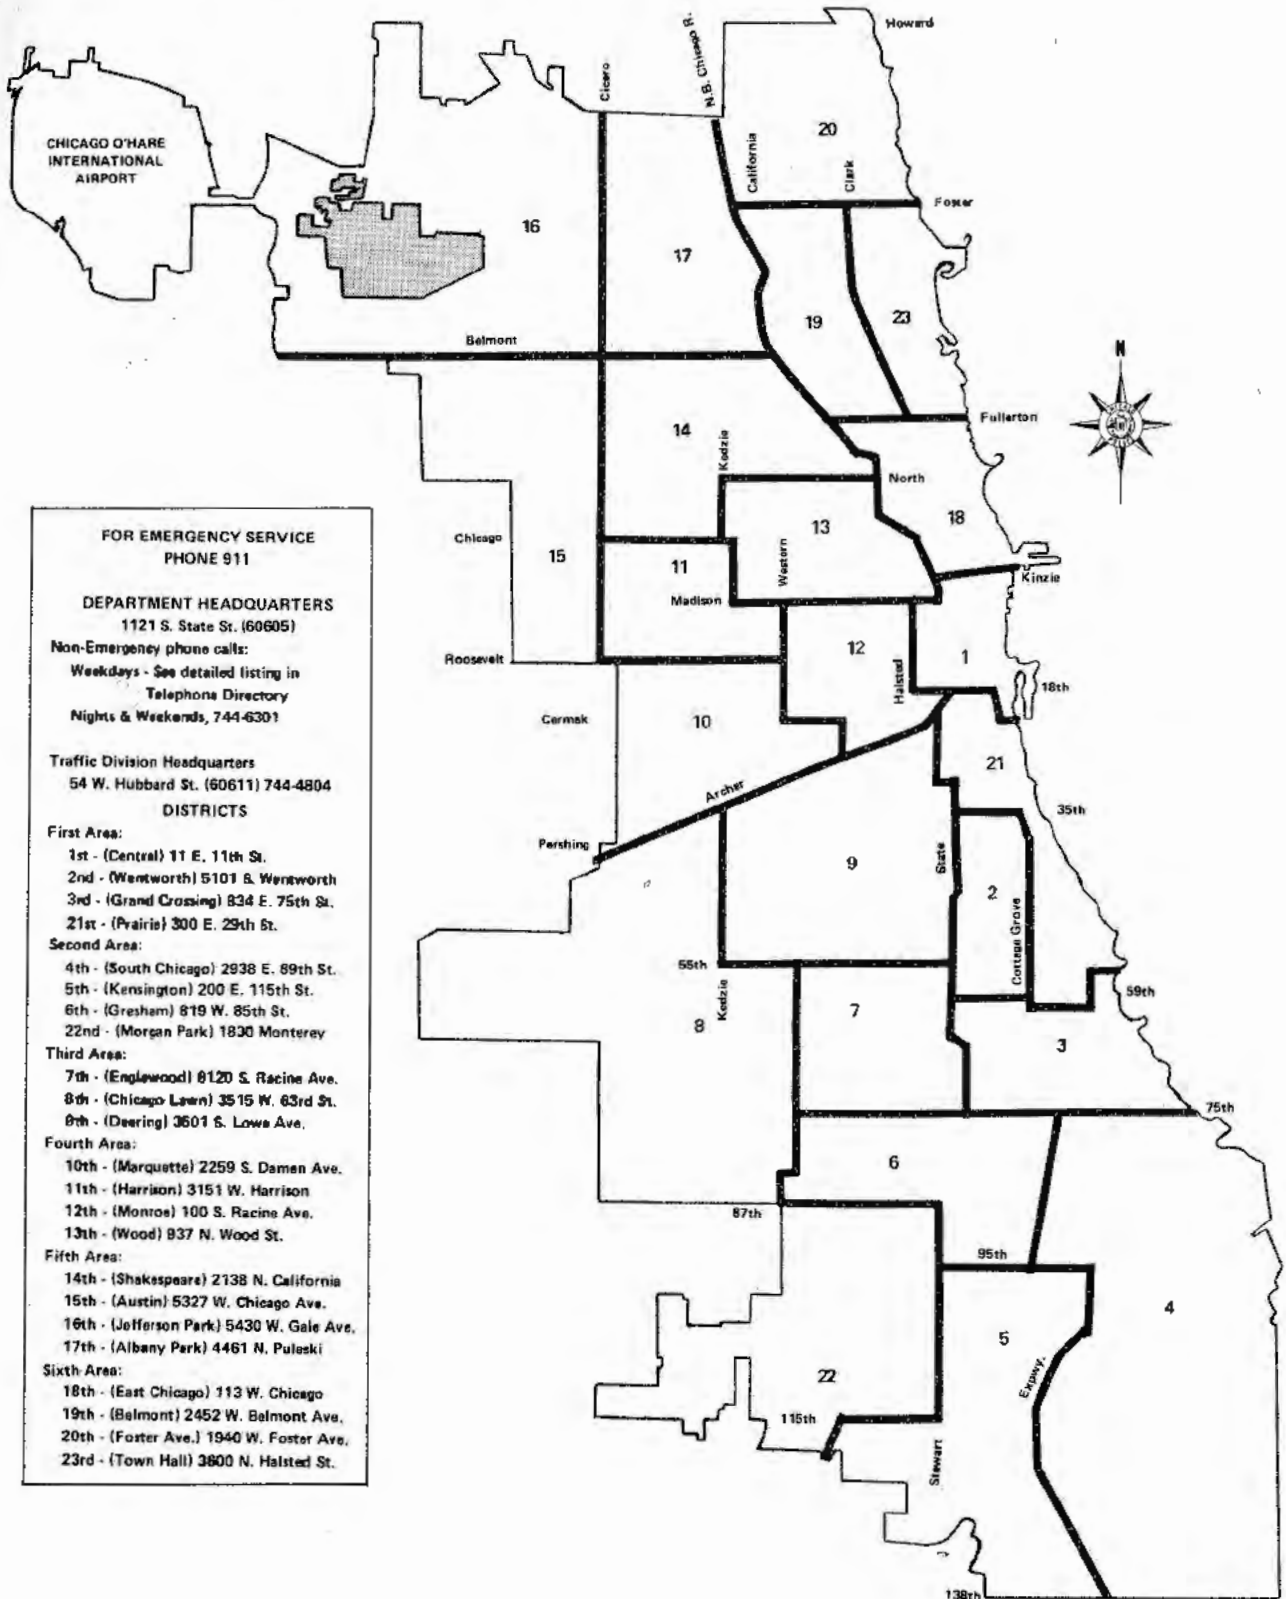

CITY-WIDE DISTRICT MAP

**FOR EMERGENCY SERVICE
PHONE 911**

DEPARTMENT HEADQUARTERS
1121 S. State St. (60605)

Non-Emergency phone calls:
Weekdays - See detailed listing in
Telephone Directory
Nights & Weekends, 744-6301

Traffic Division Headquarters
54 W. Hubbard St. (60611) 744-4804

DISTRICTS

First Area:
1st - (Central) 11 E. 11th St.
2nd - (Wentworth) 5101 S. Wentworth
3rd - (Grand Crossing) 834 E. 75th St.
21st - (Prairie) 300 E. 29th St.

Second Area:
4th - (South Chicago) 2938 E. 89th St.
5th - (Kensington) 200 E. 115th St.
6th - (Gresham) 819 W. 85th St.
22nd - (Morgan Park) 1830 Monterey

Third Area:
7th - (Englewood) 8120 S. Racine Ave.
8th - (Chicago Lawn) 3515 W. 63rd St.
9th - (Deering) 3601 S. Lowe Ave.

Fourth Area:
10th - (Marquette) 2259 S. Damen Ave.
11th - (Harrison) 3151 W. Harrison
12th - (Monroe) 100 S. Racine Ave.
13th - (Wood) 937 N. Wood St.

Fifth Area:
14th - (Shakespeare) 2138 N. California
15th - (Austin) 5327 W. Chicago Ave.
16th - (Jefferson Park) 5430 W. Gale Ave.
17th - (Albany Park) 4461 N. Puleski

Sixth Area:
18th - (East Chicago) 113 W. Chicago
19th - (Belmont) 2452 W. Belmont Ave.
20th - (Foster Ave.) 1940 W. Foster Ave.
23rd - (Town Hall) 3800 N. Halsted St.