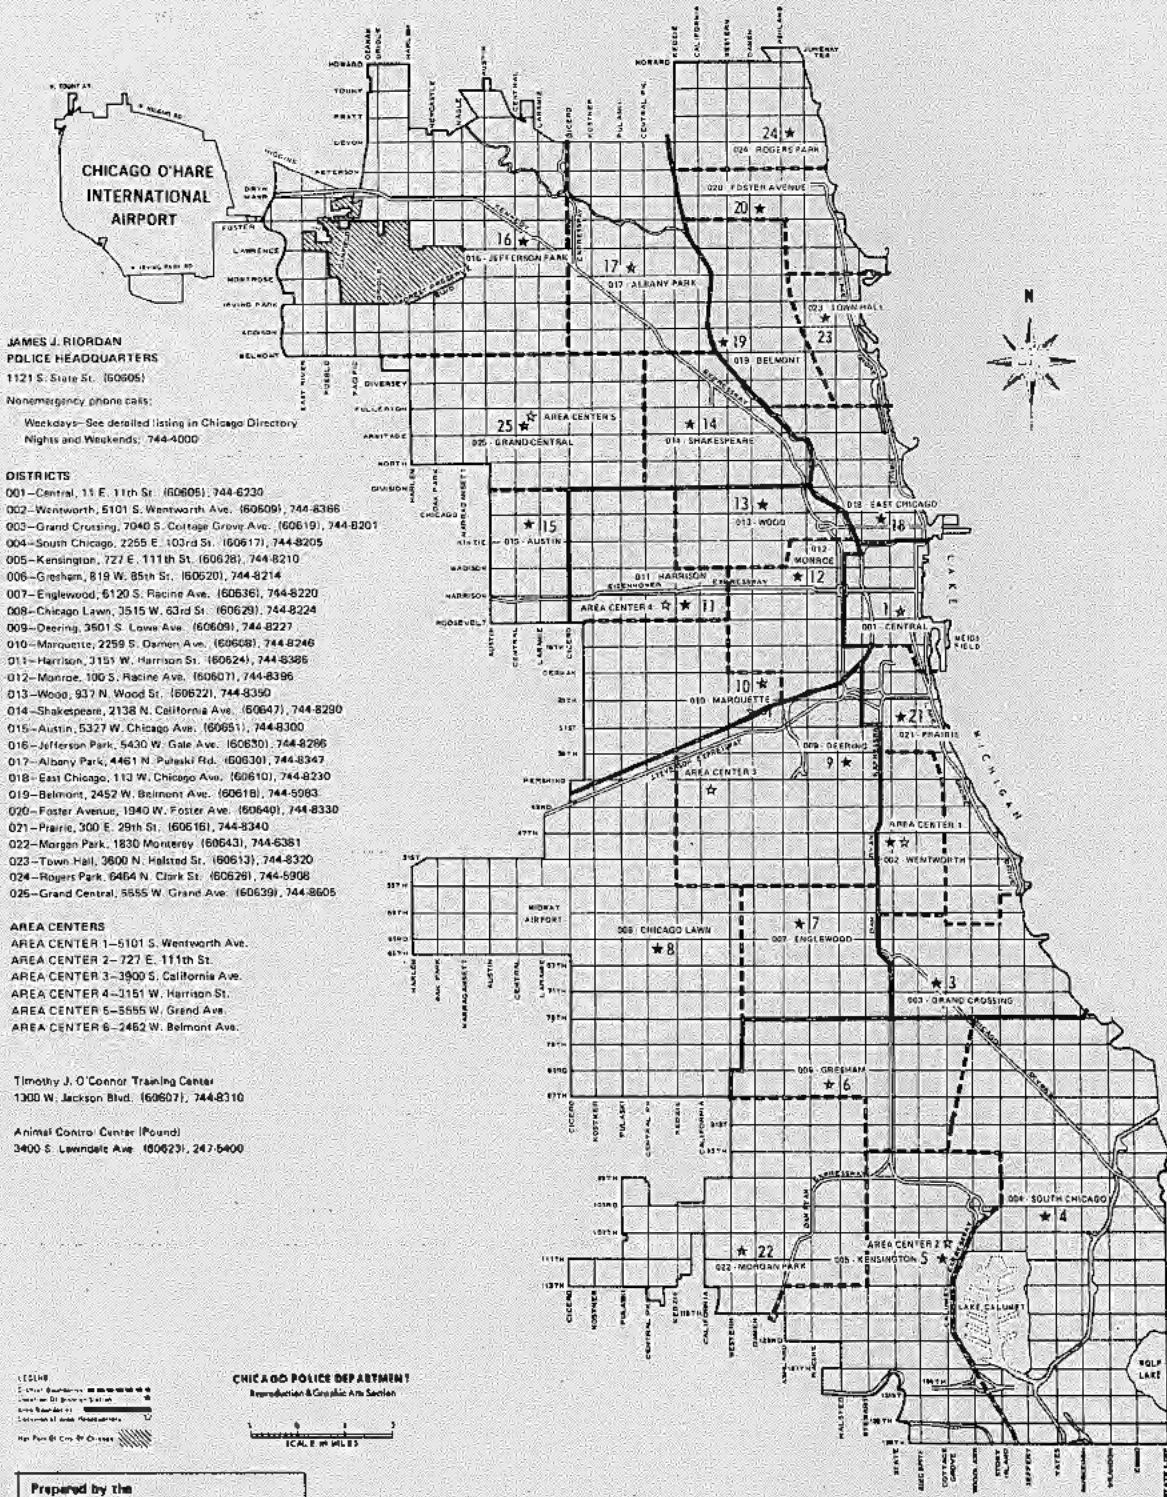

CITY-WIDE DISTRICT & AREA MAP

JAMES J. RIORDAN
POLICE HEADQUARTERS
1121 S. State St. (60605)

Nonemergency phone calls:

Weekdays—See detailed listing in Chicago Directory
Nights and Weekends: 744-4000

DISTRICTS

AREA CENTERS

- AREA CENTER 1—5101 S. Wentworth Ave.
- AREA CENTER 2—727 E. 111th St.
- AREA CENTER 3—3900 S. California Ave.
- AREA CENTER 4—3151 W. Harrison St.
- AREA CENTER 5—5555 W. Grand Ave.
- AREA CENTER 6—2452 W. Belmont Ave.

Timothy J. O'Connor Training Center
1300 W. Jackson Blvd. (60607), 744-8310

Animal Control Center (Pound)
3400 S. Lawrence Ave. (60623), 247-5400

Prepared by the
Public and Internal Information Division
Chicago Police Department
For Departmental use.